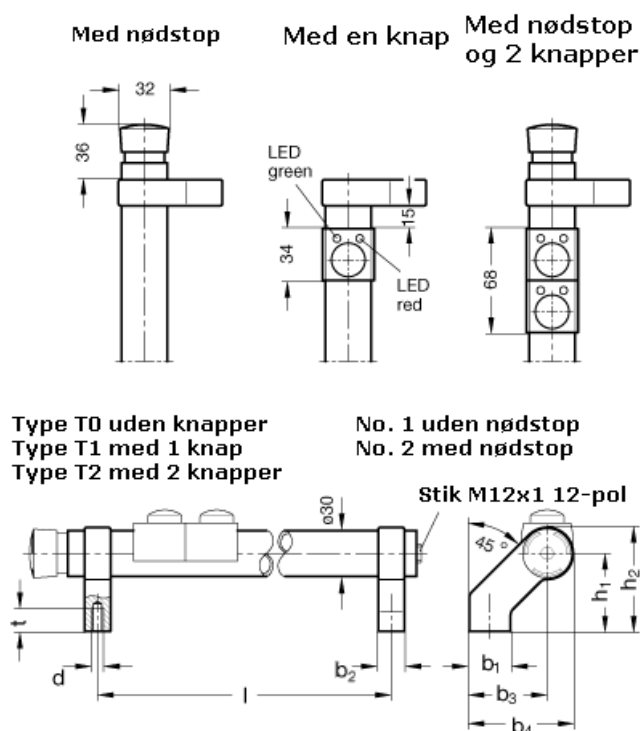

Article number: 201025020012

Description: E+G Tubular handles with switches  
GN 332-200-EL-T1-2

## Measures

b1 = 27	t = 15
b2 = 17	
b3 = 51	
b4 = 68	
d = M 8	
h1 = 51	
h2 = 68	
l = 200	